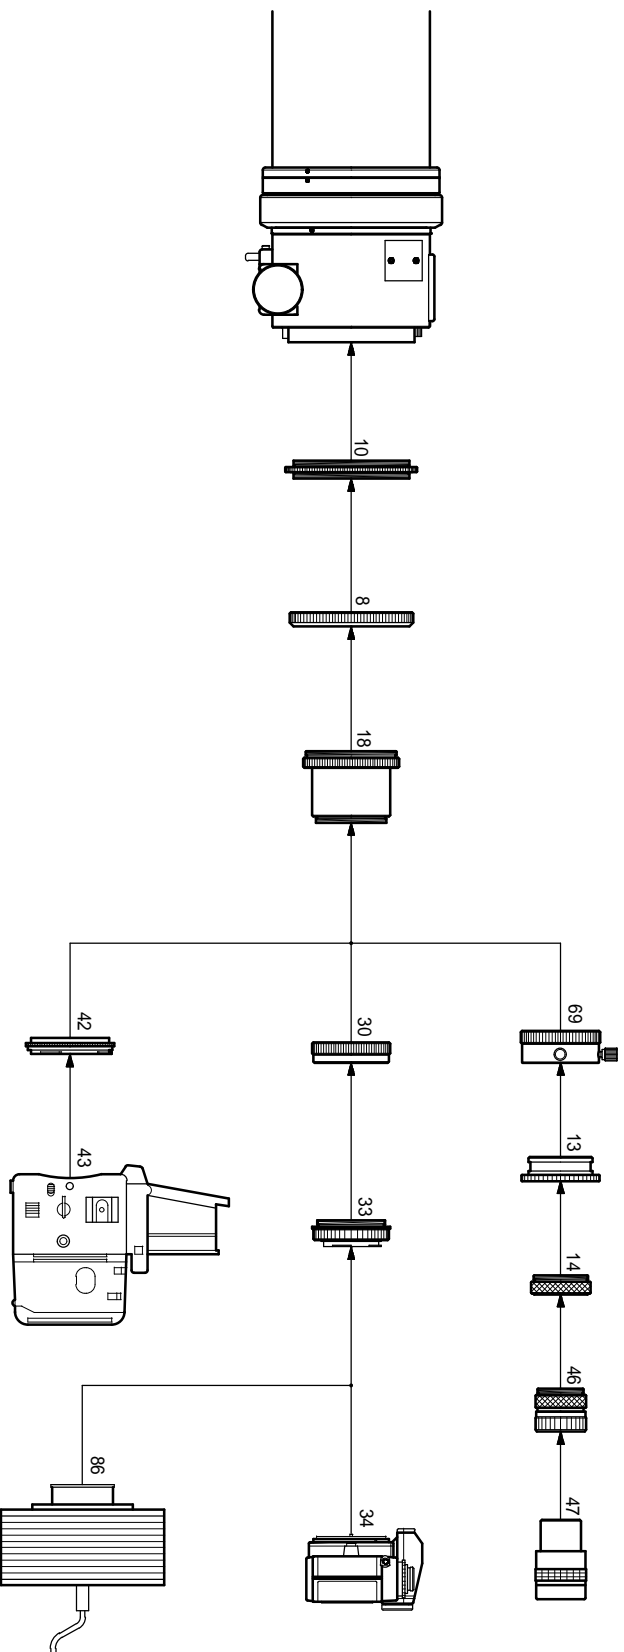

F S Q - 1 0 6 E D

Reducer-QE 0.73x System Chart(TX)

- | | |
|-------------------------------------|---|
| 8. Coupling TW [TPQ1061]* | 18. Reducer-QE 0.73x [TSQ0106RD]** |
| 10. Draw tube coupling [TKP36001]* | 30. CA-35 Sky-90 [TCA1020]** |
| 13. 2" Sleeve [TCN0020]* | 33. Wide mount T-ring [TMW____]** |
| 14. Coupling `S" [TSP0030]* | 34. Digital SLR** |
| 46. 1 1/4" Ocular adapter[TOA0200]* | 42. Mamiya 645 camera adapter [TCA0200]** |
| | 43. Mamiya 645 digital camera** |
| | 47. 1 1/4" Ocular ** |
| | 69. Sky-90 2" Ocular adapter [TOA0041]* |
| | 86. CCD camera** |

* Standard with OTA

** Optional Item